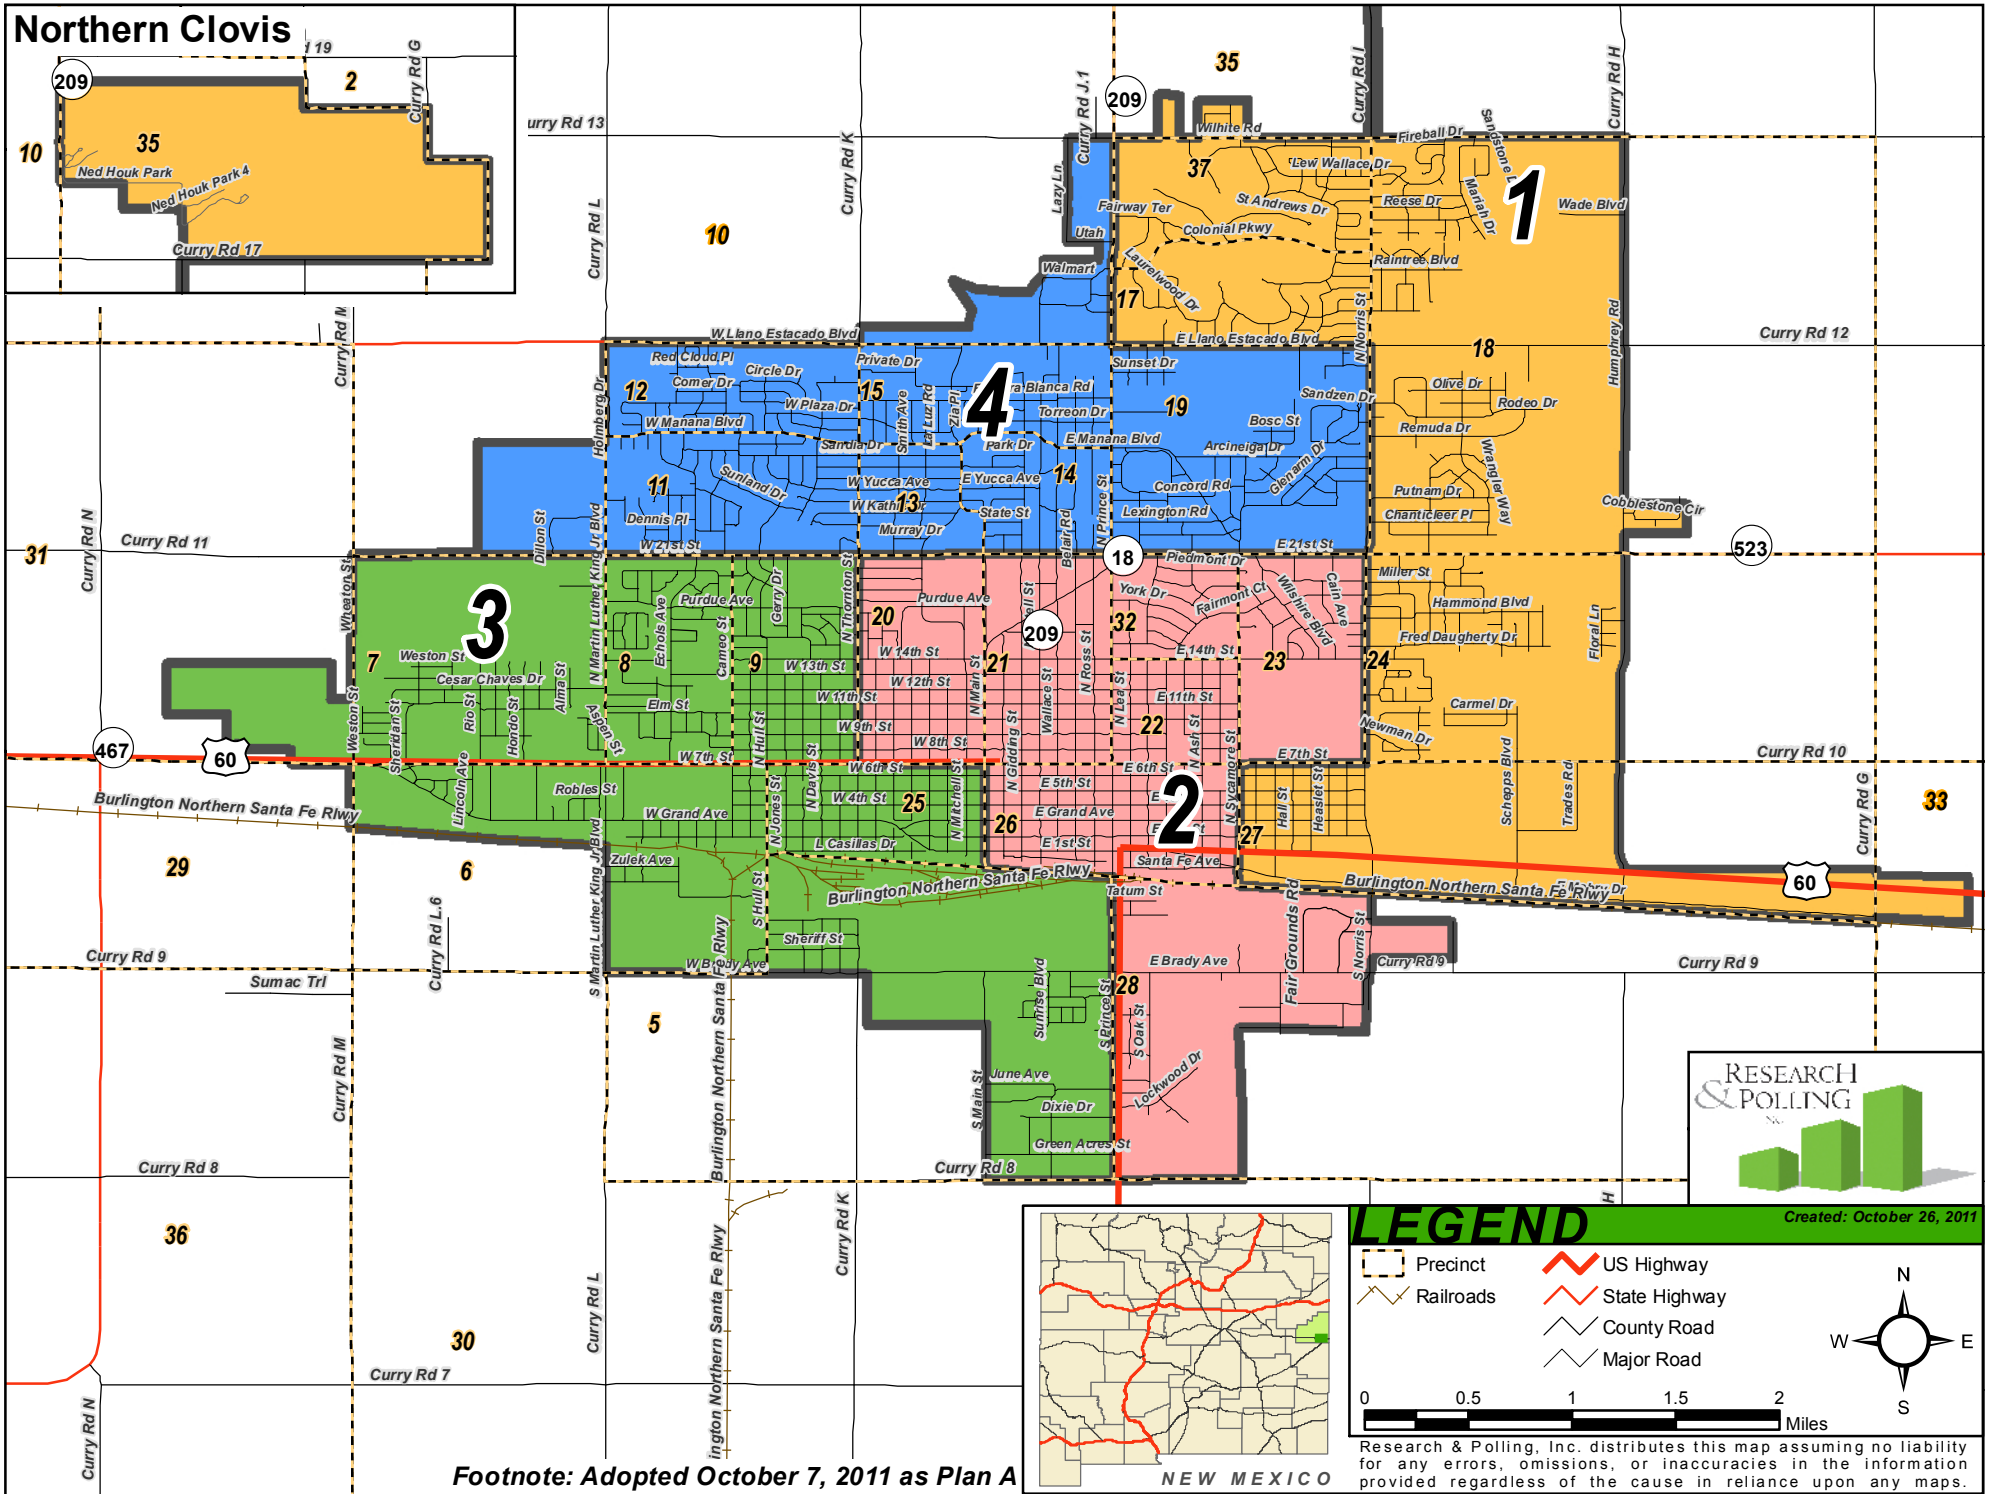

# Clovis City Commission Districts

Footnote: Adopted October 7, 2011 as Plan A

NEW MEXICO

## LEGEND

- Precinct
- US Highway
- Railroads
- State Highway
- County Road
- Major Road

Created: October 26, 2011

Research & Polling, Inc. distributes this map assuming no liability for any errors, omissions, or inaccuracies in the information provided regardless of the cause in reliance upon any maps.